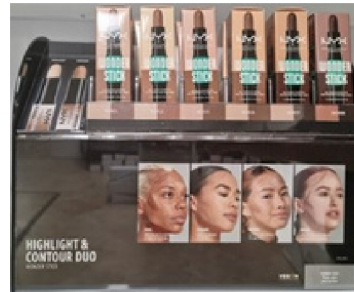

VMLL(3C) x 3pc x \$4.50

Vivid Brights Colored Liquid Eye-liner

VBLL / 3VBLL
\$128.25

VBLL(9C) x 3pc x \$4.75

Wonder Stick

WSR / 3WSR
\$144.00

WSR (6C) x 3pc x \$8.00

Wonder Stick Blush, Wonder Pen-cil Micro Highlighter Pencil

WPBP, WSB
\$168.00

WPBP 01~05(5C) x (6ps) \$3.50
 WSB 01,03,05(3C) x (3ps) \$7.00

Smooth Whip Matte Lip Cream

WMLC / 3WMLC
\$144.00

WMLC(12C) x 3pc x \$4.00

Display size
36" L x 16" W x 72" H

Display size
36" L x 16" W x 72" H