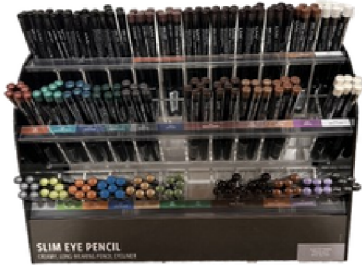

SMLL (36C) x 6pc x \$3.00

Soft Matte Lip Cream

SMLC/ SMLC4FTM6S
\$99.00

SMLC(12C) x 3pc x \$4.25

Sim Pencil Lip

SPL/ SPL4FTMS
\$702.00

SPL (36C) x 6pc x \$3.25

Sim Pencil Eye

SPE/ SPE4FTMS
\$702.00

SPE (36C) x 6pc x \$3.25

Tinted Brow Pomade

TFBP / TFBP4FTM6S
\$99.00

TFBP 01, 02, 03, 05 x 3pc x \$5.50
 04 x 6pc x \$5.50

Thick It Stick It! Brow Gel

TISI / 3TISI
\$175.50

TISI 01-06, 08(7C) x 3pc x \$6.50
 TISI 07(2C) x 3pc x \$6.50