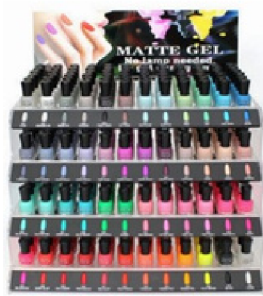

WOMAN \$ MAN

offer the perfect way to keep your skin moisturized

Gel Nail Polish Set

INGSET

\$288.00/SET

48C X 6pcs X \$1.00

ING 001-045

Matte Gel Nail Polish Set